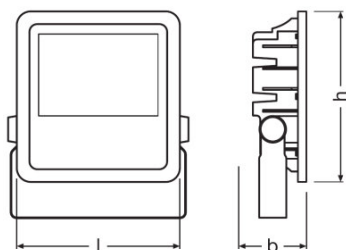

Product datasheet

Technical data

Electrical data

Operating mode	ECG
Nominal wattage	100.00 W
Nominal voltage	220...240 V
Mains frequency	50/60 Hz
Nominal current	0.435 A

Photometrical data

Color temperature	4000 K
Luminous flux	10000 lm
Luminous intensity	4455 cd
Light color (designation)	Cool White
Color rendering index Ra	>80

Light technical data

Beam angle	100.00 °
------------	----------

Dimensions & weight

Length	243.0 mm
Width	253.0 mm
Height	93.0 mm

Colors & materials

Body material	Aluminum
Product color	Black

Temperatures & operating conditions

Protection class	I
Type of protection	IP65

Logistical Data

Product code	Product description	Packaging unit (Pieces/Unit)	Dimensions (length x width x height)	Volume	Gross weight
4058075001138	FLOODLIGHT LED 100 W 4000 K BLACK	Shipping carton box 1	328 mm x 295 mm x 162 mm	15.68 dm ³	4077.00 g