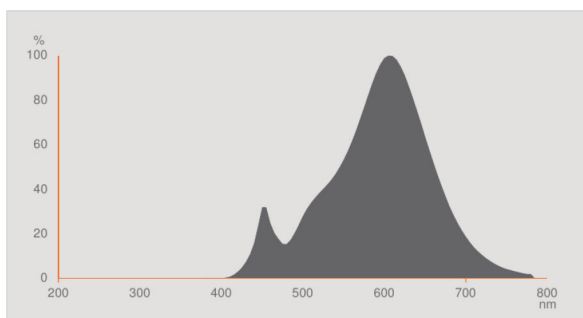

Energy efficiency class	A+
Energy consumption	13 kWh/1000h

Country-specific categorizations

Order reference	LPPAR3812015 12

Light Distribution

Spectral power distribution

LOGISTICAL DATA

Product code	Packaging unit (Pieces/Unit)	Dimensions (length x width x height)	Gross weight	Volume
4058075105454	Folding carton box 1	127 mm x 129 mm x 170 mm	515.00 g	2.79 dm³
4058075105461	Shipping carton box 6	393 mm x 269 mm x 184 mm	2237.00 g	19.45 dm³
4058075264069	Folding carton box 1	127 mm x 129 mm x 170 mm	480.00 g	2.79 dm³
4058075264076	Shipping carton box 6	402 mm x 278 mm x 196 mm	3195.00 g	21.90 dm³

The mentioned product code describes the smallest quantity unit which can be ordered. One shipping unit can contain one or more single products. When placing an order, for the quantity please enter single or multiples of a shipping unit.

REFERENCES / LINKS

For further products and actual information concerning LED lamps see