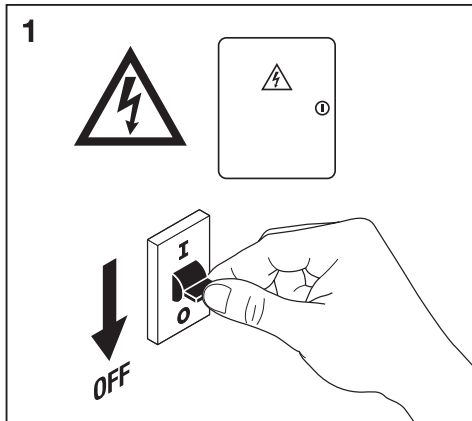

2

[mm]	X	Y
DAMPPROOF 1200	40±2	820±100
DAMPPROOF 1500	40±2	1120±100