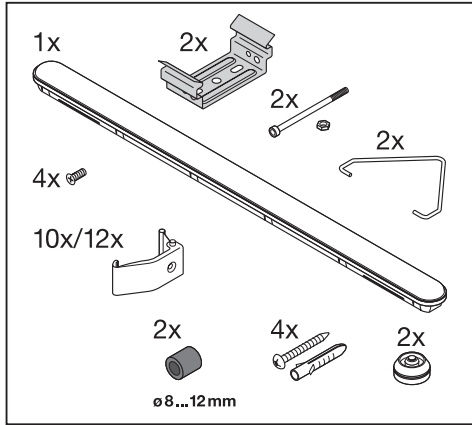

C10449057
G11076054
17.05.19

LEDVANCE GmbH
Steinerne Furt 62
86167 Augsburg, Germany
www.ledvance.com

DAMPPROOF LED 5x THROUGHWIRING

	EAN	l x w x h [mm]	W	V _{AC}	Hz	lm	lm/W	K
DP LED 1200 39W/4000K 5TH IP65	4058075319240	1200 x 95 x 78	39	220-240 V	50/60 Hz	4400	115	4000
DP LED 1500 55W/4000K 5TH IP65	4058075319325	1500 x 95 x 78	55	220-240 V	50/60 Hz	6400	115	4000

	EAN	IP	IK	∠	R _a	° (°C)	PF	👤
DP LED 1200 39W/4000K 5TH IP65	4058075319240	65	08	105°	> 80	-30...+40	> 0.9	1.9kg
DP LED 1500 55W/4000K 5TH IP65	4058075319325	65	08	105°	> 80	-30...+40	> 0.9	2.5kg

DAMPPROOF LED 5x THROUGHWIRING

1x DAMPPROOF LED 5TH
 2x DAMPPROOF LED 5TH
 3x DAMPPROOF LED 5TH
 ...
 nx DAMPPROOF LED 5TH

	n	B16	C10	C16
	DAMPPROOF 1200	48	40	64
	DAMPPROOF 1500	25	25	40

2

[mm]	X	Y
DAMPPROOF 1200	40±2	820±100
DAMPPROOF 1500	40±2	1120±100