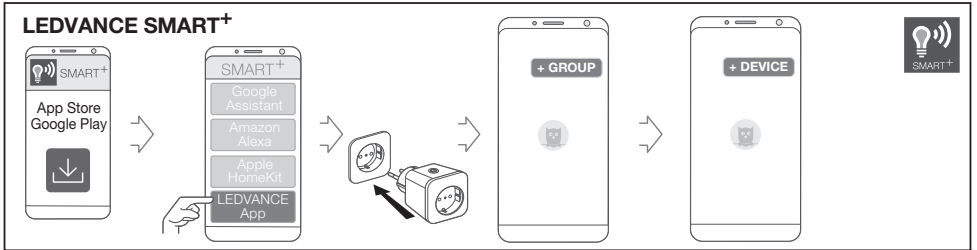

SMART+ BLUETOOTH INSTALLATION GUIDE

DECREASE DISTANCE

RESET

<https://www.ledvance.com/consumer/smart/faq/>

TROUBLESHOOTING

FAQ

<https://smartplus.ledvance.com/faq>

CUSTOMER SUPPORT