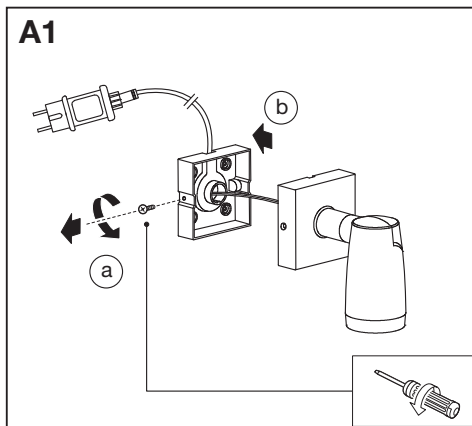

## SMART<sup>+</sup> GARDEN SPOT | EXTENSION

	EAN	W	lm	Power supply adaptor (A)			Lighting chain (B)		
				Input	Class	IP	Input	Class	IP
SMART WIFI GARDEN SPOT RGBW 1P DG	4058075478374	5	260	220-240V~ 50/60Hz	II	44	12VDC	III	44
SMART WIFI GARDEN SPOT RGBW 1PEXTDG	4058075478398	4.5	260	-	-	-	12VDC	III	44
SMART WIFI GARDEN SPOT RGBW 3P DG	4058075478497	14.5	680	220-240V~ 50/60Hz	II	44	12VDC	III	44