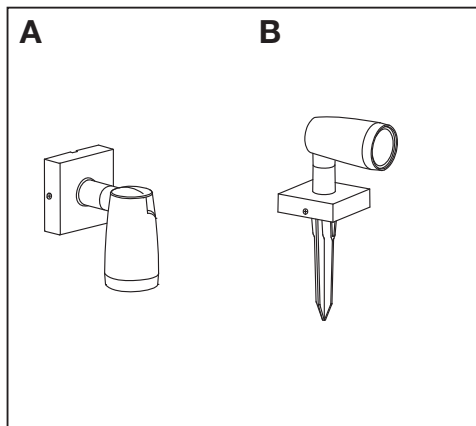

## SMART<sup>+</sup> GARDEN SPOT | EXTENSION

	EAN	W	lm	Power supply adaptor (A)			Lighting chain (B)		
				Input	Class	IP	Input	Class	IP
SMART WIFI GARDEN SPOT RGBW 1P DG	4058075478374	5	260	220-240V~ 50/60Hz	II	44	12VDC	III	44
SMART WIFI GARDEN SPOT RGBW 1PEXTDG	4058075478398	4.5	260	-	-	-	12VDC	III	44
SMART WIFI GARDEN SPOT RGBW 3P DG	4058075478497	14.5	680	220-240V~ 50/60Hz	II	44	12VDC	III	44