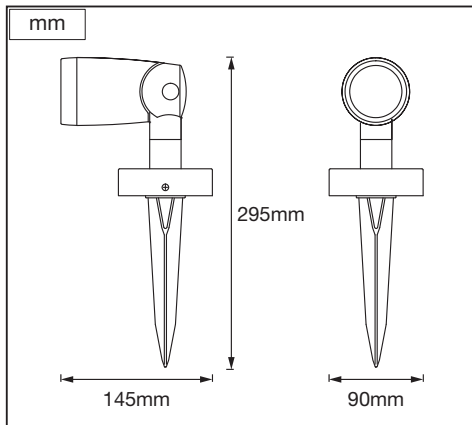

## SMART<sup>+</sup> GARDEN SPOT | EXTENSION

	EAN	W	lm	Power supply adaptor (A)			Lighting chain (B)		
				Input	Class	IP	Input	Class	IP
SMART WIFI GARDEN SPOT RGBW 1P DG	4058075478374	5	260	220-240V~ 50/60Hz	II	44	12VDC	III	44
SMART WIFI GARDEN SPOT RGBW 1PEXTDG	4058075478398	4.5	260	-	-	-	12VDC	III	44
SMART WIFI GARDEN SPOT RGBW 3P DG	4058075478497	14.5	680	220-240V~ 50/60Hz	II	44	12VDC	III	44

6

max. 3 pcs

4058075478374

4058075478398