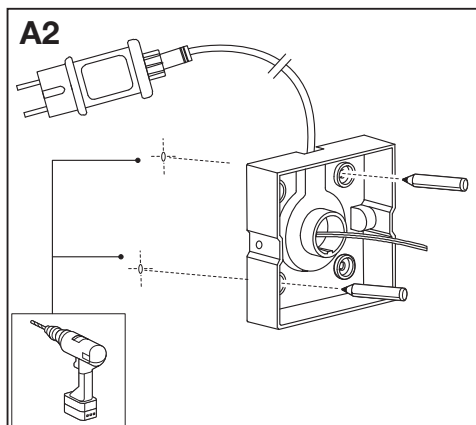

## SMART<sup>+</sup> GARDEN SPOT | EXTENSION

	EAN	W	lm	Power supply adaptor (A)			Lighting chain (B)		
				Input	Class	IP	Input	Class	IP
SMART WIFI GARDEN SPOT RGBW 1P DG	4058075478374	5	260	220-240V~ 50/60Hz	II	44	12VDC	III	44
SMART WIFI GARDEN SPOT RGBW 1PEXTDG	4058075478398	4.5	260	-	-	-	12VDC	III	44
SMART WIFI GARDEN SPOT RGBW 3P DG	4058075478497	14.5	680	220-240V~ 50/60Hz	II	44	12VDC	III	44