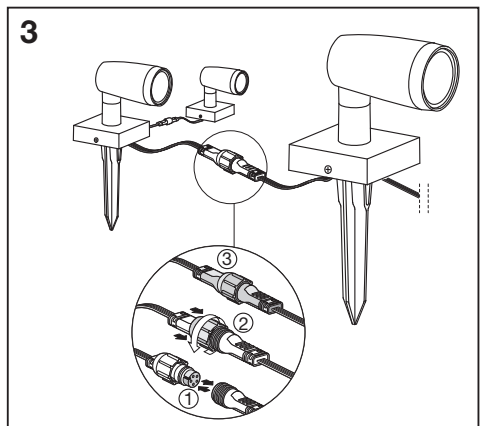

## SMART<sup>+</sup> GARDEN SPOT | EXTENSION

	EAN	W	lm	Power supply adaptor (A)			Lighting chain (B)		
				Input	Class	IP	Input	Class	IP
SMART WIFI GARDEN SPOT RGBW 1P DG	4058075478374	5	260	220-240V~ 50/60Hz	II	44	12VDC	III	44
SMART WIFI GARDEN SPOT RGBW 1PEXTDG	4058075478398	4.5	260	-	-	-	12VDC	III	44
SMART WIFI GARDEN SPOT RGBW 3P DG	4058075478497	14.5	680	220-240V~ 50/60Hz	II	44	12VDC	III	44