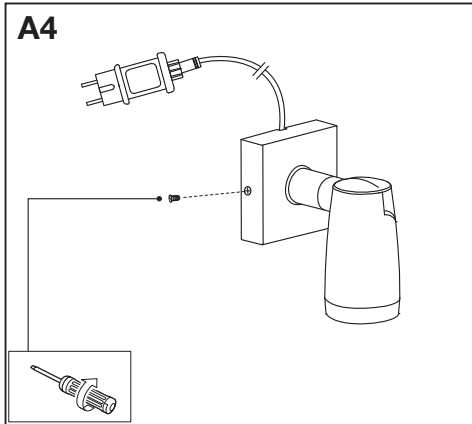

## SMART<sup>+</sup> GARDEN SPOT | EXTENSION

	EAN	W	lm	Power supply adaptor (A)			Lighting chain (B)		
				Input	Class	IP	Input	Class	IP
SMART WIFI GARDEN SPOT RGBW 1P DG	4058075478374	5	260	220-240V~ 50/60Hz	II	44	12VDC	III	44
SMART WIFI GARDEN SPOT RGBW 1PEXTDG	4058075478398	4.5	260	-	-	-	12VDC	III	44
SMART WIFI GARDEN SPOT RGBW 3P DG	4058075478497	14.5	680	220-240V~ 50/60Hz	II	44	12VDC	III	44