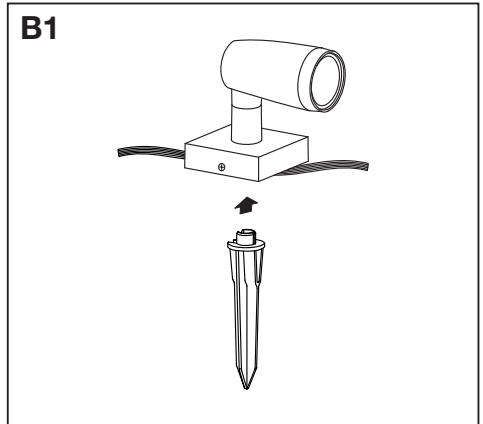

## SMART<sup>+</sup> GARDEN SPOT | EXTENSION

	EAN	W	lm	Power supply adaptor (A)			Lighting chain (B)		
				Input	Class	IP	Input	Class	IP
SMART WIFI GARDEN SPOT RGBW 1P DG	4058075478374	5	260	220-240V~ 50/60Hz	II	44	12VDC	III	44
SMART WIFI GARDEN SPOT RGBW 1PEXTDG	4058075478398	4.5	260	-	-	-	12VDC	III	44
SMART WIFI GARDEN SPOT RGBW 3P DG	4058075478497	14.5	680	220-240V~ 50/60Hz	II	44	12VDC	III	44