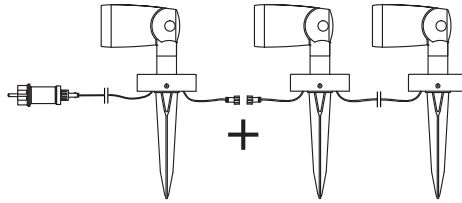

6

max. 3 pcs

4058075478374

4058075478398