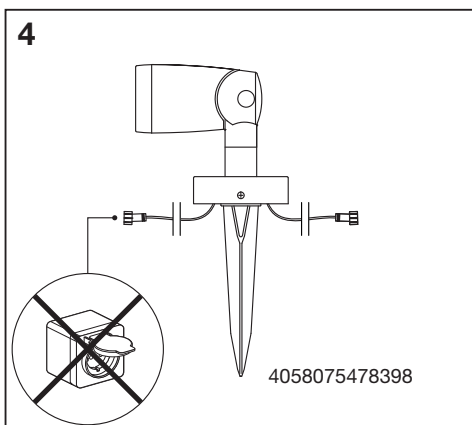

## SMART<sup>+</sup> GARDEN SPOT | EXTENSION

	EAN	W	lm	Power supply adaptor (A)			Lighting chain (B)		
				Input	Class	IP	Input	Class	IP
SMART WIFI GARDEN SPOT RGBW 1P DG	4058075478374	5	260	220-240V~ 50/60Hz	II	44	12VDC	III	44
SMART WIFI GARDEN SPOT RGBW 1PEXTDG	4058075478398	4.5	260	-	-	-	12VDC	III	44
SMART WIFI GARDEN SPOT RGBW 3P DG	4058075478497	14.5	680	220-240V~ 50/60Hz	II	44	12VDC	III	44