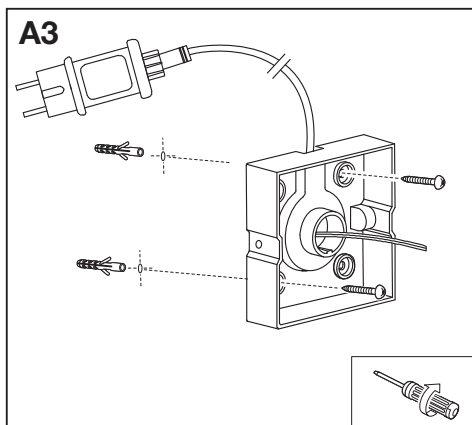

## SMART<sup>+</sup> GARDEN SPOT | EXTENSION

	EAN	W	lm	Power supply adaptor (A)			Lighting chain (B)		
				Input	Class	IP	Input	Class	IP
SMART WIFI GARDEN SPOT RGBW 1P DG	4058075478374	5	260	220-240V~ 50/60Hz	II	44	12VDC	III	44
SMART WIFI GARDEN SPOT RGBW 1PEXTDG	4058075478398	4.5	260	-	-	-	12VDC	III	44
SMART WIFI GARDEN SPOT RGBW 3P DG	4058075478497	14.5	680	220-240V~ 50/60Hz	II	44	12VDC	III	44