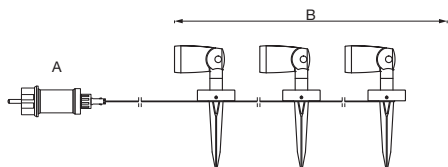

## SMART<sup>+</sup> GARDEN SPOT | EXTENSION

	EAN	W	lm	Power supply adaptor (A)			Lighting chain (B)		
				Input	Class	IP	Input	Class	IP
SMART WIFI GARDEN SPOT RGBW 1P DG	4058075478374	5	260	220-240V~ 50/60Hz	II	44	12VDC	III	44
SMART WIFI GARDEN SPOT RGBW 1PEXTDG	4058075478398	4.5	260	-	-	-	12VDC	III	44
SMART WIFI GARDEN SPOT RGBW 3P DG	4058075478497	14.5	680	220-240V~ 50/60Hz	II	44	12VDC	III	44