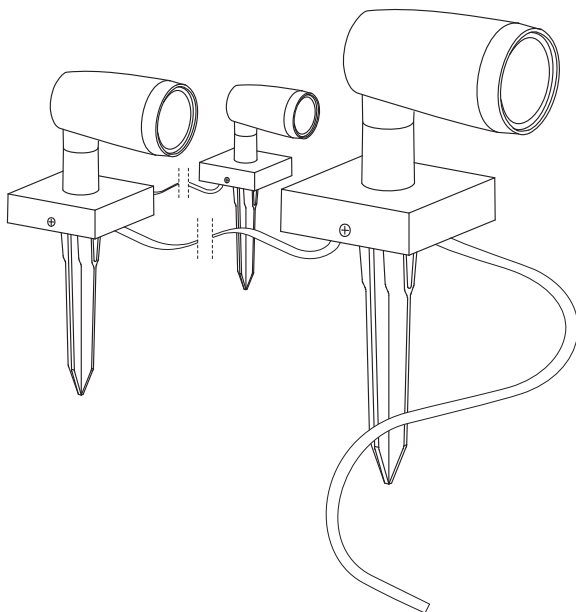

## SMART<sup>+</sup> GARDEN SPOT | EXTENSION

	EAN	W	lm	Power supply adaptor (A)			Lighting chain (B)		
				Input	Class	IP	Input	Class	IP
SMART WIFI GARDEN SPOT RGBW 1P DG	4058075478374	5	260	220-240V~ 50/60Hz	II	44	12VDC	III	44
SMART WIFI GARDEN SPOT RGBW 1PEXTDG	4058075478398	4.5	260	-	-	-	12VDC	III	44
SMART WIFI GARDEN SPOT RGBW 3P DG	4058075478497	14.5	680	220-240V~ 50/60Hz	II	44	12VDC	III	44