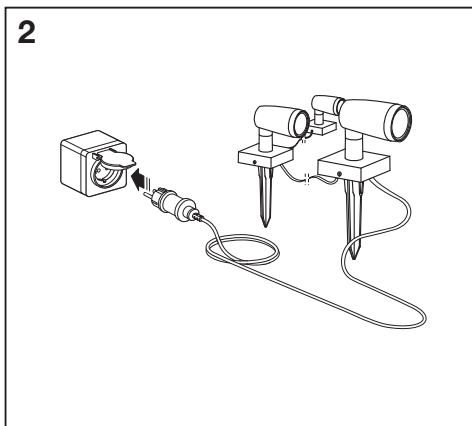

## SMART<sup>+</sup> GARDEN SPOT | EXTENSION

	EAN	W	lm	Power supply adaptor (A)			Lighting chain (B)		
				Input	Class	IP	Input	Class	IP
SMART WIFI GARDEN SPOT RGBW 1P DG	4058075478374	5	260	220-240V~ 50/60Hz	II	44	12VDC	III	44
SMART WIFI GARDEN SPOT RGBW 1PEXTDG	4058075478398	4.5	260	-	-	-	12VDC	III	44
SMART WIFI GARDEN SPOT RGBW 3P DG	4058075478497	14.5	680	220-240V~ 50/60Hz	II	44	12VDC	III	44