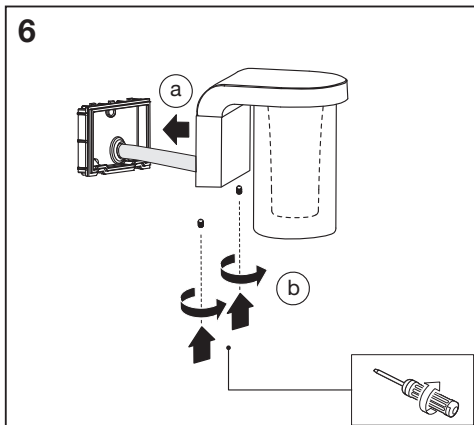

 **1127 g**
4058075564244

 **1594 g**
4058075564268

 **1921 g**
4058075564282

 1x

 3x  3x  4x  4x

mm

	L	W	H
CASCADE WALL	160	120	180
CASCADE 50CM POST	200	160	500
CASCADE 80CM POST	200	160	800

1

ON ON ON ON
OFF OFF ON ON

↑ ON
↓ OFF

2

(b)

(a)

3

∅ 6mm

4