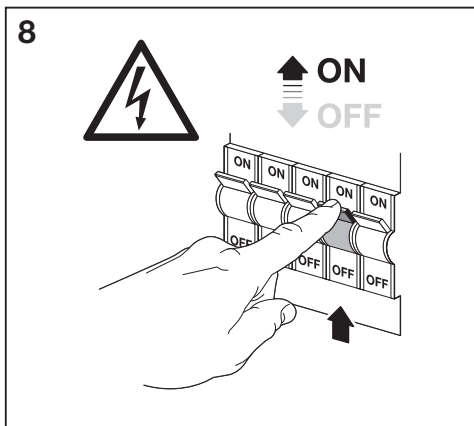

	EAN	This product contains a light source of energy efficiency class	Contained Light Source
SMART OUTD WIFI CASCADEWALL RGBW DG	4058075564244	F	
SMART OUTD WIFI CASCADE50CM RGBW DG	4058075564268	F	
SMART OUTD WIFI CASCADE80CM RGBW DG	4058075564282	F	