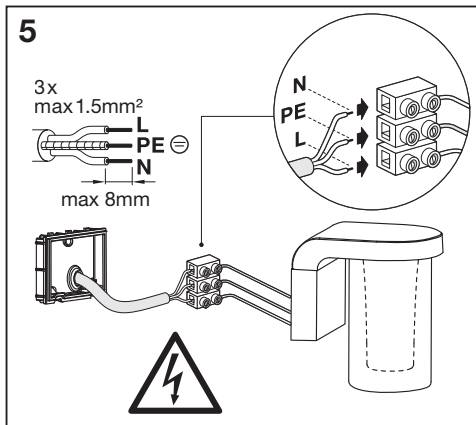

 **1127 g**
4058075564244

 **1594 g**
4058075564268

 **1921 g**
4058075564282

 1x

 3x  3x  4x  4x

mm

	L	W	H
CASCADE WALL	160	120	180
CASCADE 50CM POST	200	160	500
CASCADE 80CM POST	200	160	800

1

ON ON ON ON
OFF OFF ON ON

↑ ON
↓ OFF

2

(b)

(a)

3

∅ 6mm

4