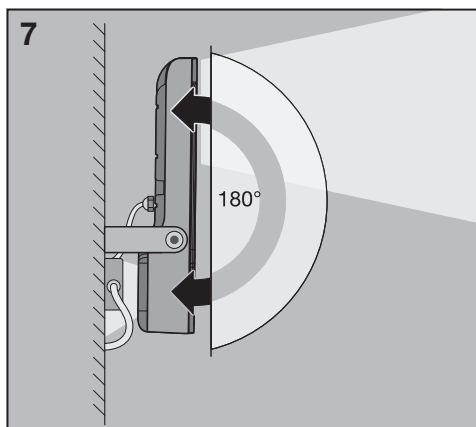

 **380 g**
4058075474604

 **380 g**
4058075474628

 **650 g**
4058075474642

 **1000 g**
4058075474666

	W	H	L
10W	125	28	152
20W	125	28	152
30W	168	30	209
50W	200	36	237

1

ON
ON
ON
ON

OFF
OFF
OFF
OFF

ON
OFF

2

500mm (10W-50W)

3

Max.:2.5N.m

4

max. 5m
(10-50W)

	EAN	This product contains a light source of energy efficiency class	Contained Light Source
SMART OUTD WIFI FLOOD 10W RGBW DG	4058075474604	F	
SMART OUTD WIFI FLOOD 20W RGBW DG	4058075474628	F	
SMART OUTD WIFI FLOOD 30W RGBW DG	4058075474642	F	
SMART OUTD WIFI FLOOD 50W DIM DG	4058075474666	F	