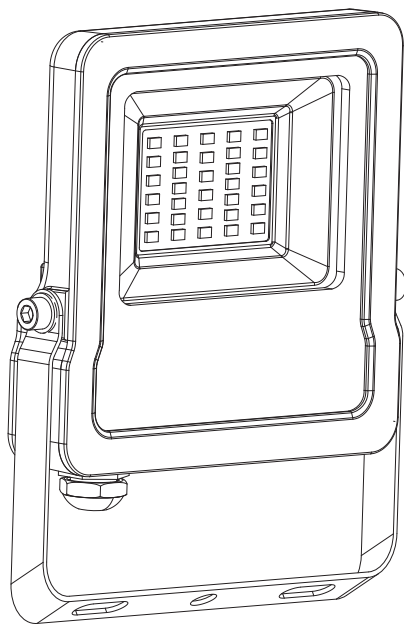

SMART⁺ WIFI FLOOD

	EAN	W	lm	K		 (°C)	V~	mA	Hz		PF
SMART OUTD WIFI FLOOD 10W RGBW DG	4058075474604	10	700	3000	0.012769	-20...+40	220-240	45	50/60	100	>0.9
SMART OUTD WIFI FLOOD 20W RGBW DG	4058075474628	20	1400	3000	0.012769	-20...+40	220-240	90	50/60	100	>0.9
SMART OUTD WIFI FLOOD 30W RGBW DG	4058075474642	30	2190	3000	0.024948	-20...+40	220-240	140	50/60	100	>0.9
SMART OUTD WIFI FLOOD 50W DIM DG	4058075474666	50	4250	3000	0.035532	-20...+40	220-240	220	50/60	100	>0.9

 **380 g**
4058075474604

 **380 g**
4058075474628

 **650 g**
4058075474642

 **1000 g**
4058075474666

	W	H	L
10W	125	28	152
20W	125	28	152
30W	168	30	209
50W	200	36	237

1

ON
ON
ON
ON

OFF
OFF
OFF
OFF

ON
OFF

2

500mm (10W-50W)

3

Max.:2.5N.m

4

max. 5m
(10-50W)

	EAN	This product contains a light source of energy efficiency class	Contained Light Source
SMART OUTD WIFI FLOOD 10W RGBW DG	4058075474604	F	
SMART OUTD WIFI FLOOD 20W RGBW DG	4058075474628	F	
SMART OUTD WIFI FLOOD 30W RGBW DG	4058075474642	F	
SMART OUTD WIFI FLOOD 50W DIM DG	4058075474666	F	