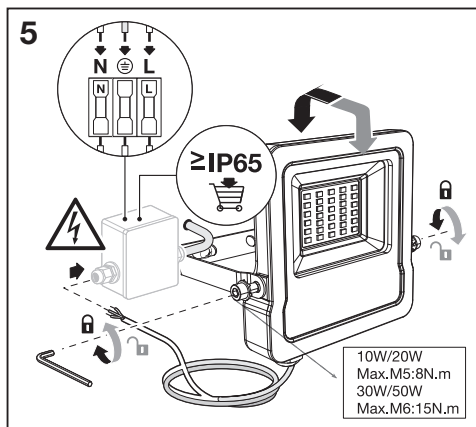

 **380 g**
4058075474604

 **380 g**
4058075474628

 **650 g**
4058075474642

 **1000 g**
4058075474666

	W	H	L
10W	125	28	152
20W	125	28	152
30W	168	30	209
50W	200	36	237

1

ON
ON
ON
ON

OFF
OFF
OFF
OFF

ON
OFF

2

500mm (10W-50W)

3

Max.:2.5N.m

4

max. 5m
(10-50W)

	EAN	This product contains a light source of energy efficiency class	Contained Light Source
SMART OUTD WIFI FLOOD 10W RGBW DG	4058075474604	F	
SMART OUTD WIFI FLOOD 20W RGBW DG	4058075474628	F	
SMART OUTD WIFI FLOOD 30W RGBW DG	4058075474642	F	
SMART OUTD WIFI FLOOD 50W DIM DG	4058075474666	F	