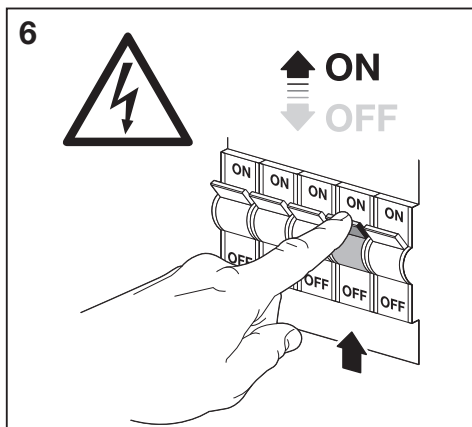

ON
OFF

2

500mm (10W-50W)

3

Max.:2.5N.m

4

max. 5m
(10-50W)

	EAN	This product contains a light source of energy efficiency class	Contained Light Source
SMART OUTD WIFI FLOOD 10W RGBW DG	4058075474604	F	
SMART OUTD WIFI FLOOD 20W RGBW DG	4058075474628	F	
SMART OUTD WIFI FLOOD 30W RGBW DG	4058075474642	F	
SMART OUTD WIFI FLOOD 50W DIM DG	4058075474666	F	