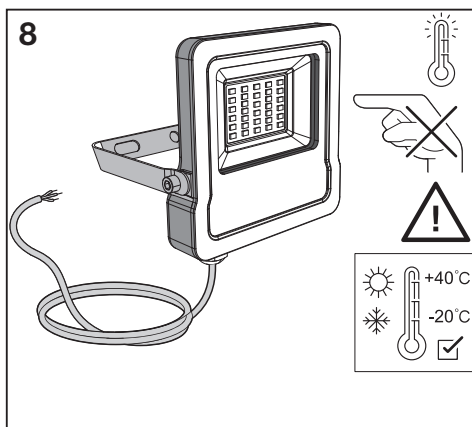

 **380 g**
4058075474604

 **380 g**
4058075474628

 **650 g**
4058075474642

 **1000 g**
4058075474666

	W	H	L
10W	125	28	152
20W	125	28	152
30W	168	30	209
50W	200	36	237

1

ON
ON
ON
ON

OFF
OFF
OFF
OFF

ON
OFF

2

500mm (10W-50W)

3

Max.:2.5N.m

4

max. 5m
(10-50W)

	EAN	This product contains a light source of energy efficiency class	Contained Light Source
SMART OUTD WIFI FLOOD 10W RGBW DG	4058075474604	F	
SMART OUTD WIFI FLOOD 20W RGBW DG	4058075474628	F	
SMART OUTD WIFI FLOOD 30W RGBW DG	4058075474642	F	
SMART OUTD WIFI FLOOD 50W DIM DG	4058075474666	F	