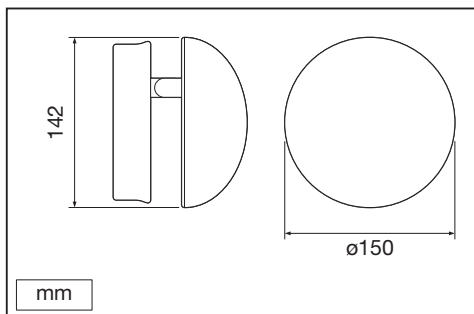

Outdoor Facade Belt SQ/RD