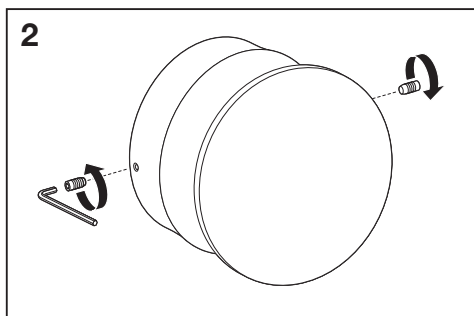

Outdoor Facade Belt SQ/RD