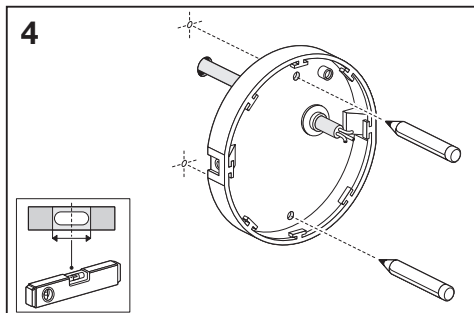

Outdoor Facade Belt SQ/RD