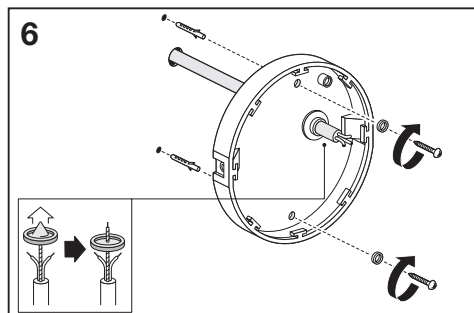

Outdoor Facade Belt SQ/RD