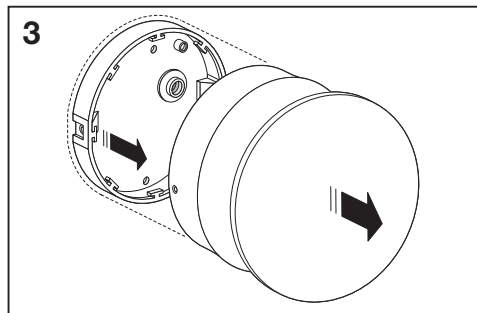

Outdoor Facade Belt SQ/RD