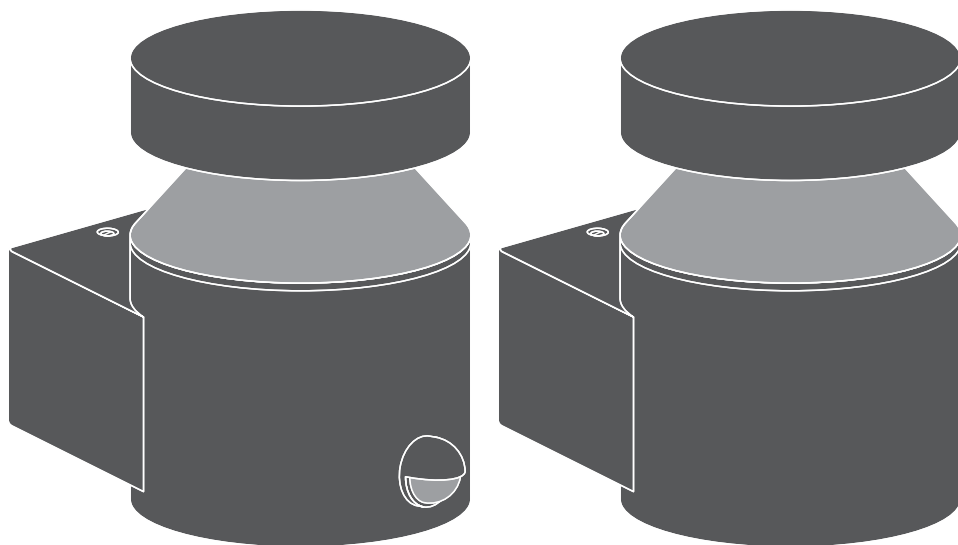

Outdoor Facade Pole Outdoor Facade Pole Sensor

	EAN	L x W x H	W	lm	lm/W	K	IP	IK
Outdoor Facade Pole 6W/3000K SST IP44	4058075075092	138 x 102 x 135	6	350	60	3000K	44	06
Outdoor Facade Pole 6W/3000K SST S IP44	4058075075115	150 x 102 x 135	6	350	60	3000K	44	06

	EAN	∠	temp (°C)	PF	R _a	V _{AC}	Hz	⚖️
Outdoor Facade Pole 6W/3000K SST IP44	4058075075092	160°	-20 ... 40	≥ 0.5	> 80	220-240V	50/60 Hz	0.5 kg
Outdoor Facade Pole 6W/3000K SST S IP44	4058075075115	160°	-20 ... 40	≥ 0.5	> 80	220-240V	50/60 Hz	0.5 kg