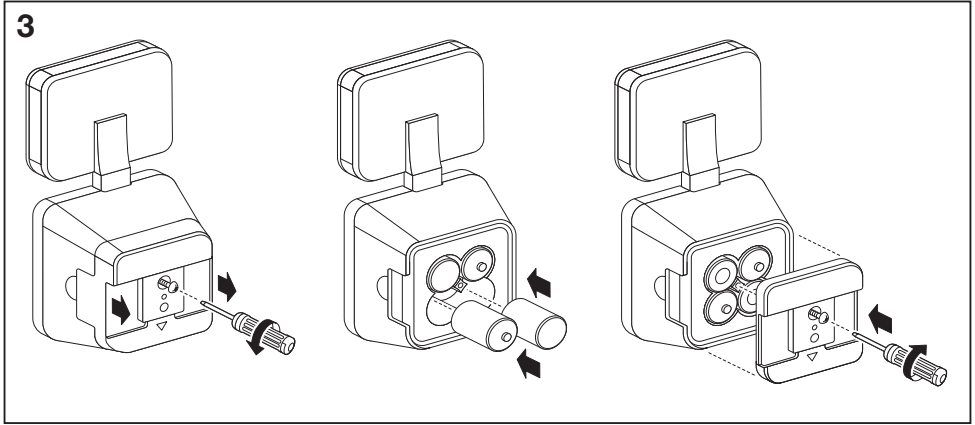

## BATTERY LED SPOTLIGHT

---

	EAN	W	lm	K	IP	⊖ (°C)	V <sub>DC</sub>	mA	Hz
<b>BATTERY LED SPOTLIGHT SINGLE BK</b>	4058075227347	4	260	4000	54	-20...+30	6	750	0
<b>BATTERY LED SPOTLIGHT DOUBLE BK</b>	4058075227361	10	480	4000	54	-20...+30	6	2000	0
<b>BATTERY LED SPOTLIGHT SINGLE WT</b>	4058075227385	4	260	4000	54	-20...+30	6	750	0
<b>BATTERY LED SPOTLIGHT DOUBLE WT</b>	4058075227408	10	480	4000	54	-20...+30	6	2000	0