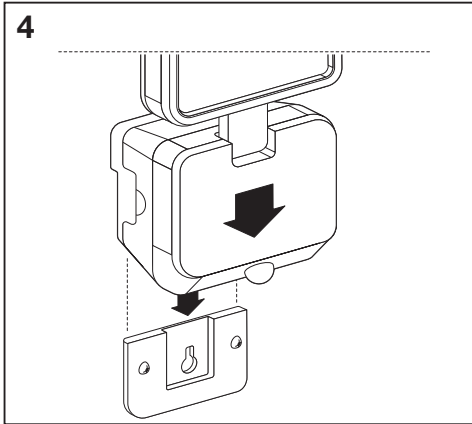

## BATTERY LED SPOTLIGHT

---

	EAN	W	lm	K	IP	⊖ (°C)	V <sub>DC</sub>	mA	Hz
<b>BATTERY LED SPOTLIGHT SINGLE BK</b>	4058075227347	4	260	4000	54	-20...+30	6	750	0
<b>BATTERY LED SPOTLIGHT DOUBLE BK</b>	4058075227361	10	480	4000	54	-20...+30	6	2000	0
<b>BATTERY LED SPOTLIGHT SINGLE WT</b>	4058075227385	4	260	4000	54	-20...+30	6	750	0
<b>BATTERY LED SPOTLIGHT DOUBLE WT</b>	4058075227408	10	480	4000	54	-20...+30	6	2000	0