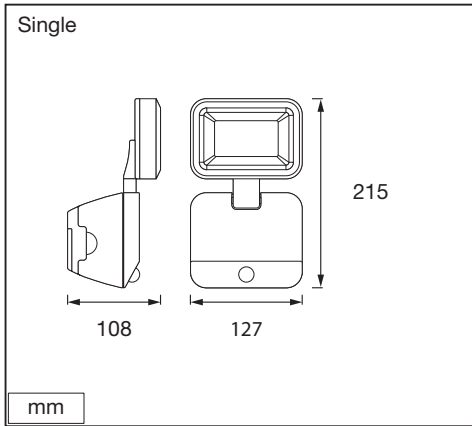

## BATTERY LED SPOTLIGHT

---

	EAN	W	lm	K	IP	⊖ (°C)	V <sub>DC</sub>	mA	Hz
<b>BATTERY LED SPOTLIGHT SINGLE BK</b>	4058075227347	4	260	4000	54	-20...+30	6	750	0
<b>BATTERY LED SPOTLIGHT DOUBLE BK</b>	4058075227361	10	480	4000	54	-20...+30	6	2000	0
<b>BATTERY LED SPOTLIGHT SINGLE WT</b>	4058075227385	4	260	4000	54	-20...+30	6	750	0
<b>BATTERY LED SPOTLIGHT DOUBLE WT</b>	4058075227408	10	480	4000	54	-20...+30	6	2000	0