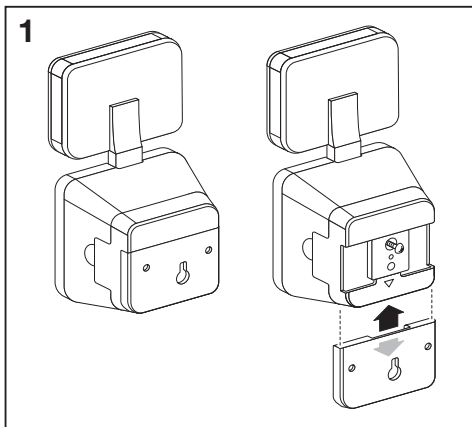

## BATTERY LED SPOTLIGHT

---

	EAN	W	lm	K	IP	⊖ (°C)	V <sub>DC</sub>	mA	Hz
<b>BATTERY LED SPOTLIGHT SINGLE BK</b>	4058075227347	4	260	4000	54	-20...+30	6	750	0
<b>BATTERY LED SPOTLIGHT DOUBLE BK</b>	4058075227361	10	480	4000	54	-20...+30	6	2000	0
<b>BATTERY LED SPOTLIGHT SINGLE WT</b>	4058075227385	4	260	4000	54	-20...+30	6	750	0
<b>BATTERY LED SPOTLIGHT DOUBLE WT</b>	4058075227408	10	480	4000	54	-20...+30	6	2000	0