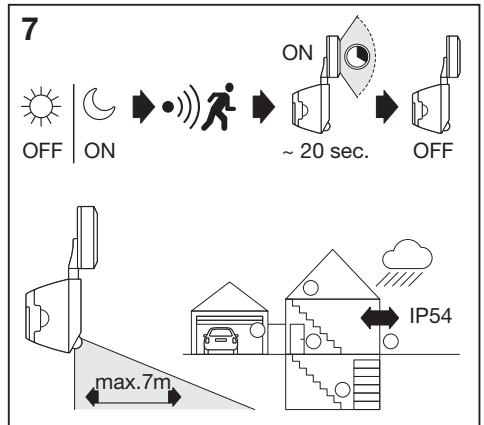

## BATTERY LED SPOTLIGHT

---

	EAN	W	lm	K	IP	⊖ (°C)	V <sub>DC</sub>	mA	Hz
<b>BATTERY LED SPOTLIGHT SINGLE BK</b>	4058075227347	4	260	4000	54	-20...+30	6	750	0
<b>BATTERY LED SPOTLIGHT DOUBLE BK</b>	4058075227361	10	480	4000	54	-20...+30	6	2000	0
<b>BATTERY LED SPOTLIGHT SINGLE WT</b>	4058075227385	4	260	4000	54	-20...+30	6	750	0
<b>BATTERY LED SPOTLIGHT DOUBLE WT</b>	4058075227408	10	480	4000	54	-20...+30	6	2000	0