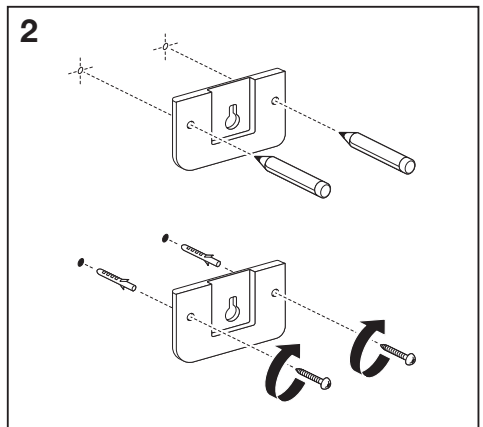

## BATTERY LED SPOTLIGHT

---

	EAN	W	lm	K	IP	⊖ (°C)	V <sub>DC</sub>	mA	Hz
<b>BATTERY LED SPOTLIGHT SINGLE BK</b>	4058075227347	4	260	4000	54	-20...+30	6	750	0
<b>BATTERY LED SPOTLIGHT DOUBLE BK</b>	4058075227361	10	480	4000	54	-20...+30	6	2000	0
<b>BATTERY LED SPOTLIGHT SINGLE WT</b>	4058075227385	4	260	4000	54	-20...+30	6	750	0
<b>BATTERY LED SPOTLIGHT DOUBLE WT</b>	4058075227408	10	480	4000	54	-20...+30	6	2000	0