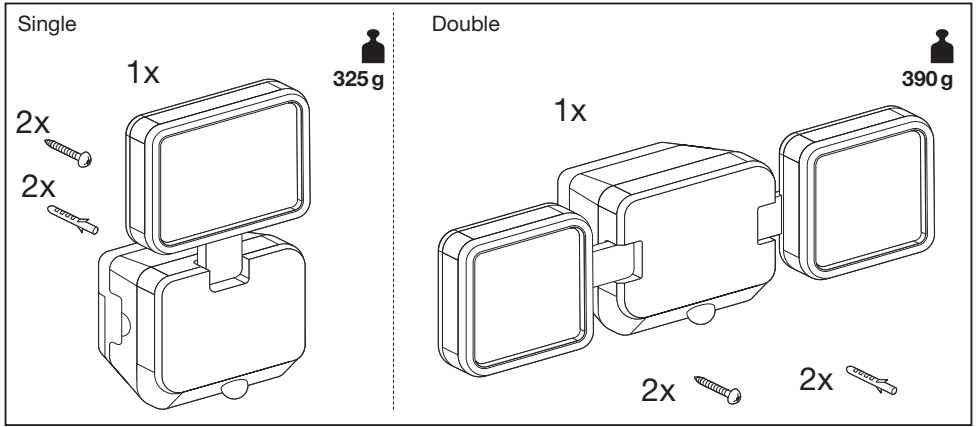

## BATTERY LED SPOTLIGHT

---

	EAN	W	lm	K	IP	⊖ (°C)	V <sub>DC</sub>	mA	Hz
<b>BATTERY LED SPOTLIGHT SINGLE BK</b>	4058075227347	4	260	4000	54	-20...+30	6	750	0
<b>BATTERY LED SPOTLIGHT DOUBLE BK</b>	4058075227361	10	480	4000	54	-20...+30	6	2000	0
<b>BATTERY LED SPOTLIGHT SINGLE WT</b>	4058075227385	4	260	4000	54	-20...+30	6	750	0
<b>BATTERY LED SPOTLIGHT DOUBLE WT</b>	4058075227408	10	480	4000	54	-20...+30	6	2000	0