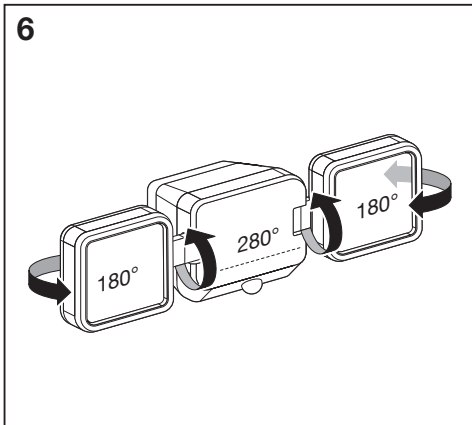

## BATTERY LED SPOTLIGHT

---

	EAN	W	lm	K	IP	⊖ (°C)	V <sub>DC</sub>	mA	Hz
<b>BATTERY LED SPOTLIGHT SINGLE BK</b>	4058075227347	4	260	4000	54	-20...+30	6	750	0
<b>BATTERY LED SPOTLIGHT DOUBLE BK</b>	4058075227361	10	480	4000	54	-20...+30	6	2000	0
<b>BATTERY LED SPOTLIGHT SINGLE WT</b>	4058075227385	4	260	4000	54	-20...+30	6	750	0
<b>BATTERY LED SPOTLIGHT DOUBLE WT</b>	4058075227408	10	480	4000	54	-20...+30	6	2000	0