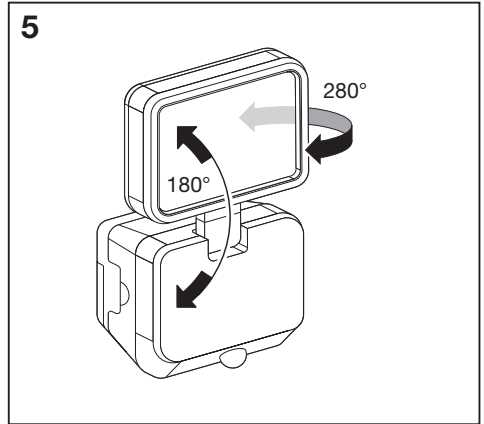

## BATTERY LED SPOTLIGHT

---

	EAN	W	lm	K	IP	⊖ (°C)	V <sub>DC</sub>	mA	Hz
<b>BATTERY LED SPOTLIGHT SINGLE BK</b>	4058075227347	4	260	4000	54	-20...+30	6	750	0
<b>BATTERY LED SPOTLIGHT DOUBLE BK</b>	4058075227361	10	480	4000	54	-20...+30	6	2000	0
<b>BATTERY LED SPOTLIGHT SINGLE WT</b>	4058075227385	4	260	4000	54	-20...+30	6	750	0
<b>BATTERY LED SPOTLIGHT DOUBLE WT</b>	4058075227408	10	480	4000	54	-20...+30	6	2000	0