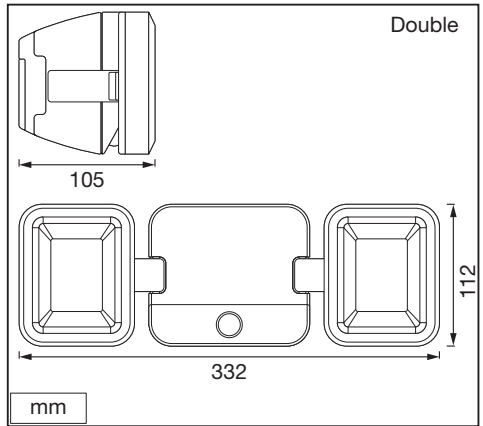

## BATTERY LED SPOTLIGHT

---

	EAN	W	lm	K	IP	⊖ (°C)	V <sub>DC</sub>	mA	Hz
<b>BATTERY LED SPOTLIGHT SINGLE BK</b>	4058075227347	4	260	4000	54	-20...+30	6	750	0
<b>BATTERY LED SPOTLIGHT DOUBLE BK</b>	4058075227361	10	480	4000	54	-20...+30	6	2000	0
<b>BATTERY LED SPOTLIGHT SINGLE WT</b>	4058075227385	4	260	4000	54	-20...+30	6	750	0
<b>BATTERY LED SPOTLIGHT DOUBLE WT</b>	4058075227408	10	480	4000	54	-20...+30	6	2000	0