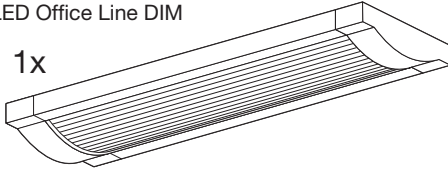

---

**LED OFFICE LINE**

---

	EAN	W	lm	K	⊖ (°C)	V~	mA	Hz	PF	👤
<b>LED OFFICE LINE DIM 0.6 25 W / 840</b>	4058075271500	25	2000	4000	-20...+40	220-240	111	50/60	>0.9	0.7 kg
<b>LED OFFICE LINE DIM 1.2 50 W / 840</b>	4058075271524	50	4000	4000	-20...+40	220-240	223	50/60	>0.9	1.2 kg
<b>LED OFFICE LINE GRID DIM 0.6 25 W / 840</b>	4058075271548	25	2000	4000	-20...+40	220-240	111	50/60	>0.9	0.7 kg
<b>LED OFFICE LINE GRID DIM 1.2 50 W / 840</b>	4058075271562	50	4000	4000	-20...+40	220-240	223	50/60	>0.9	1.4 kg

LED Office Line Grid DIM

1x

LED Office Line DIM

1x

	L x W x H [mm]
GRID DIM 0.6 25W	595x134x46
GRID DIM 1.2 50W	1195x134x46
DIM 0.6 25W	595x134x46
DIM 1.2 50W	1195x134x46

1

ON  
OFF

⚡