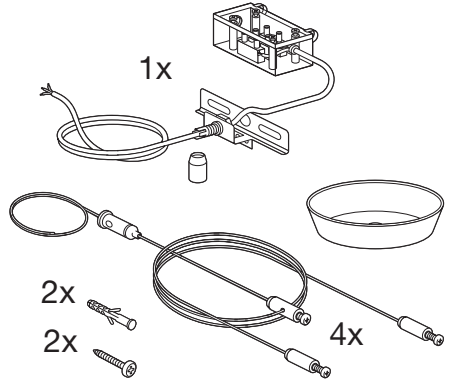

---

**LED OFFICE LINE**

---

	EAN	W	lm	K	⊖ (°C)	V~	mA	Hz	PF	👤
<b>LED OFFICE LINE DIM 0.6 25 W / 840</b>	4058075271500	25	2000	4000	-20...+40	220-240	111	50/60	>0.9	0.7 kg
<b>LED OFFICE LINE DIM 1.2 50 W / 840</b>	4058075271524	50	4000	4000	-20...+40	220-240	223	50/60	>0.9	1.2 kg
<b>LED OFFICE LINE GRID DIM 0.6 25 W / 840</b>	4058075271548	25	2000	4000	-20...+40	220-240	111	50/60	>0.9	0.7 kg
<b>LED OFFICE LINE GRID DIM 1.2 50 W / 840</b>	4058075271562	50	4000	4000	-20...+40	220-240	223	50/60	>0.9	1.4 kg

LED Office Line Grid DIM

1x

LED Office Line DIM

1x

	L x W x H [mm]
GRID DIM 0.6 25W	595x134x46
GRID DIM 1.2 50W	1195x134x46
DIM 0.6 25W	595x134x46
DIM 1.2 50W	1195x134x46

1

ON  
OFF

⚡